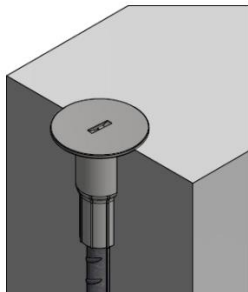

MOUNTING INSTRUCTIONS

1D - LIFTING SYSTEMS | **TP-02 COVER SEALING CAP**

COVER SEALING CAP TP-02

The cover sealing cap is made of stainless steel. Its purpose is to protect the socket and give the concrete element a finished look.

Mount the cap in the socket after removing the nailing plate.

CONTACT

TERWA is the global supplier for precast and construction solutions with multiple offices around the world. With all our staff, partners and agents, we are happy to provide all construction and precast companies who work in the building industry with full service and 100% support.