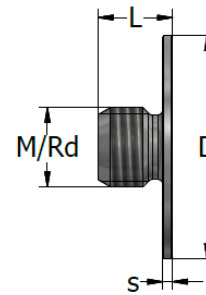

MOUNTING INSTRUCTIONS

1D - LIFTING SYSTEMS | **TP-02 COVER SEALING CAP**

COVER SEALING CAP TP-02

The cover sealing cap is made of stainless steel. Its purpose is to protect the socket and give the concrete element a finished look.

Mount the cap in the socket after removing the nailing plate.

CONTACT

TERWA is the global supplier for precast and construction solutions with multiple offices around the world. With all our staff, partners and agents, we are happy to provide all construction and precast companies who work in the building industry with full service and 100% support.