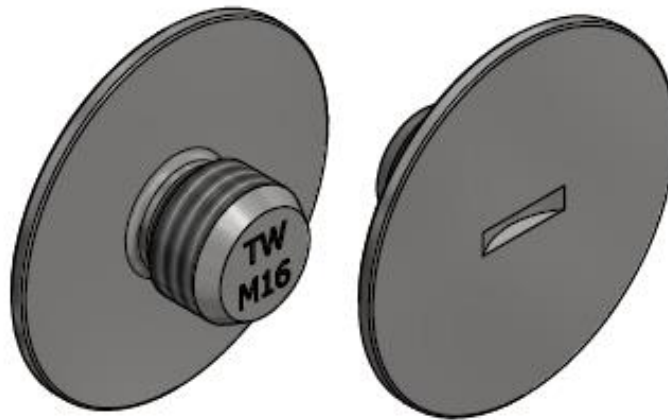

MOUNTING INSTRUCTIONS

1D - LIFTING SYSTEMS | **TP-02 COVER SEALING CAP**

COVER SEALING CAP TP-02

The cover sealing cap is made of stainless steel. Its purpose is to protect the socket and give the concrete element a finished look.

Mount the cap in the socket after removing the nailing plate.

CONTACT

TERWA is the global supplier for precast and construction solutions with multiple offices around the world. With all our staff, partners and agents, we are happy to provide all construction and precast companies who work in the building industry with full service and 100% support.